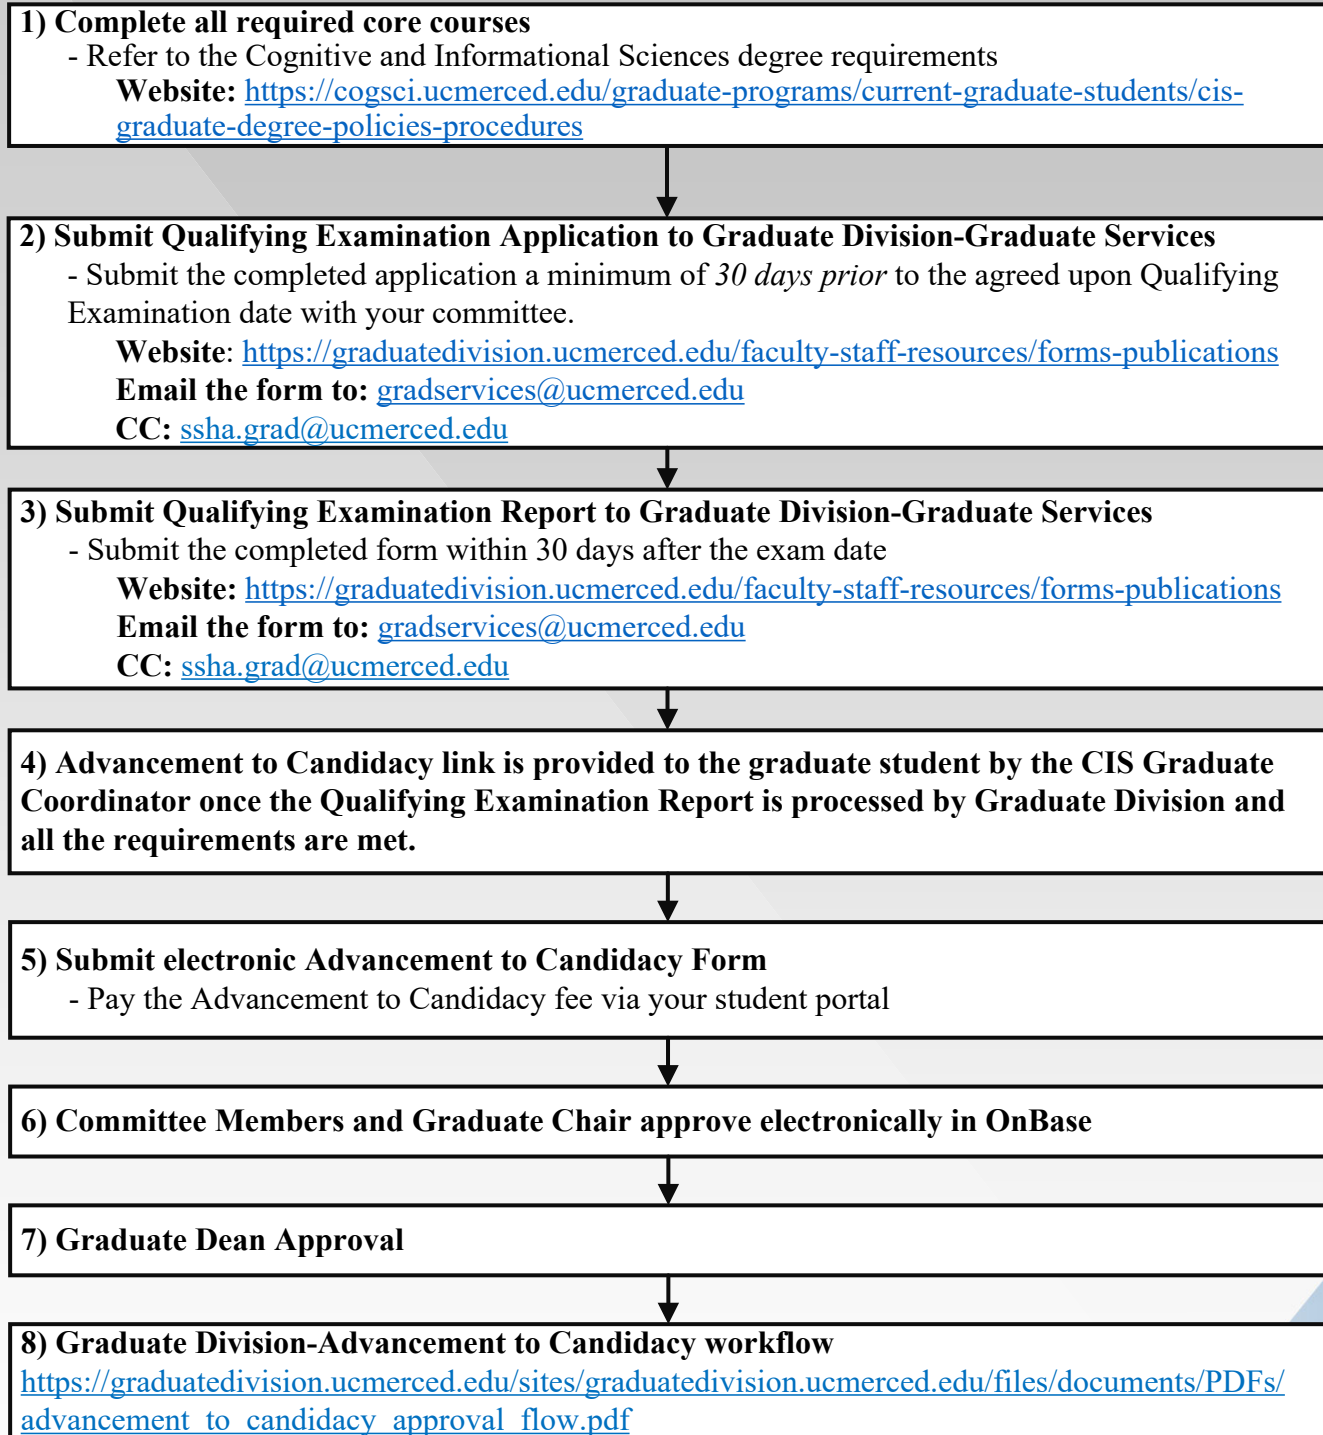

Advancement to Candidacy for the Ph.D. Cognitive and Information Sciences Graduate Group

***If Masters Along the Way is selected, additional steps and processing time are required. Contact the CIS Graduate Coordinator or ssha.grad@ucmerced.edu for additional information**